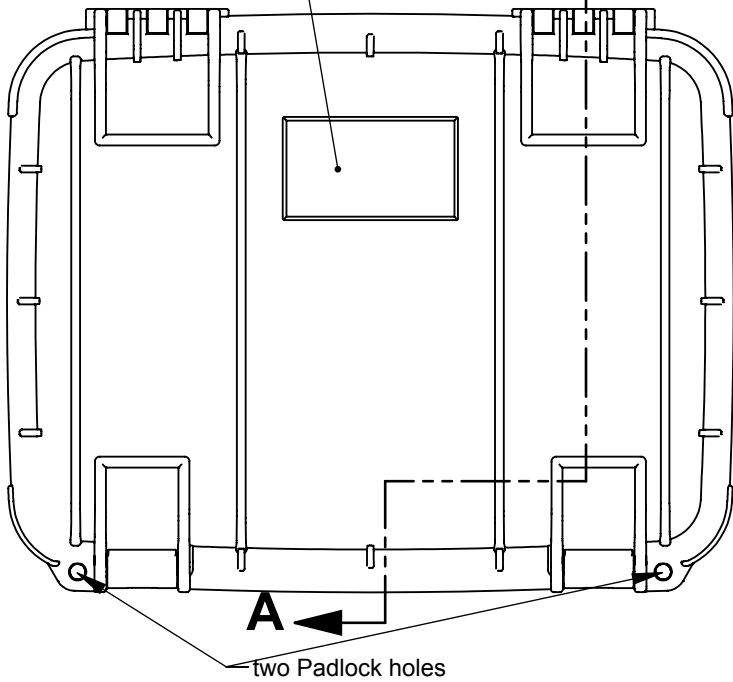

3.5" X2.0" label area

A

NOTES:

- 1) Max. usable inside dimensions are:
13 1/2" X 9 13/16" X 8 3/8"
- 2) Bosses on top and bottom use a 1/4 self tapping screw.