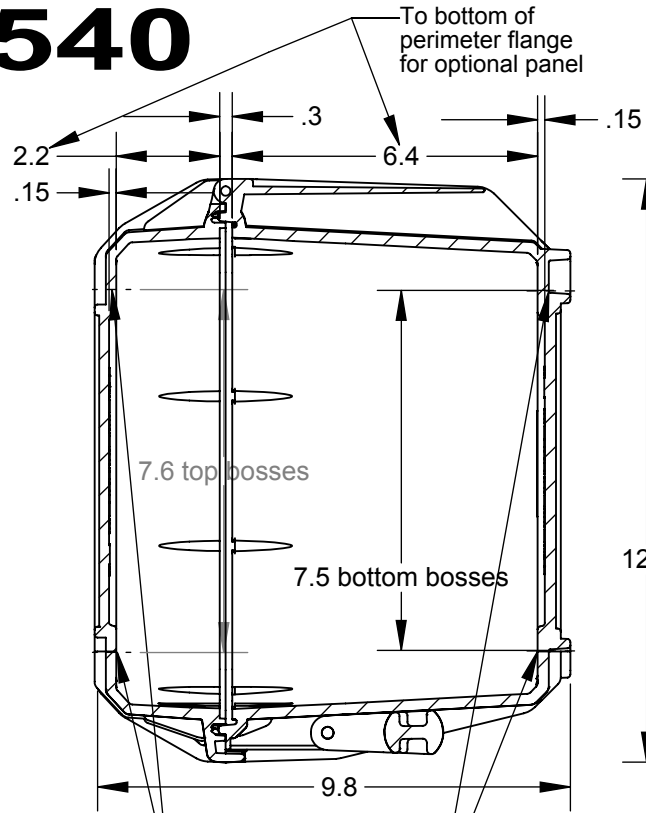

3.5" X2.0" label area

A

NOTES:

- 1) Max. usable inside dimensions are:
13 1/2" X 9 13/16" X 8 3/8"
- 2) Bosses on top and bottom use a 1/4 self tapping screw.