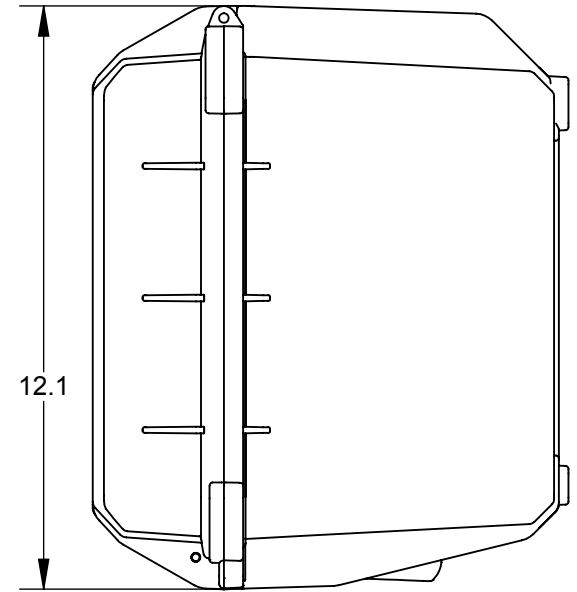

3.5" X2.0" label area

A

NOTES:

- 1) Max. usable inside dimensions are:
13 1/2" X 9 13/16" X 8 3/8"
- 2) Bosses on top and bottom use a 1/4 self tapping screw.