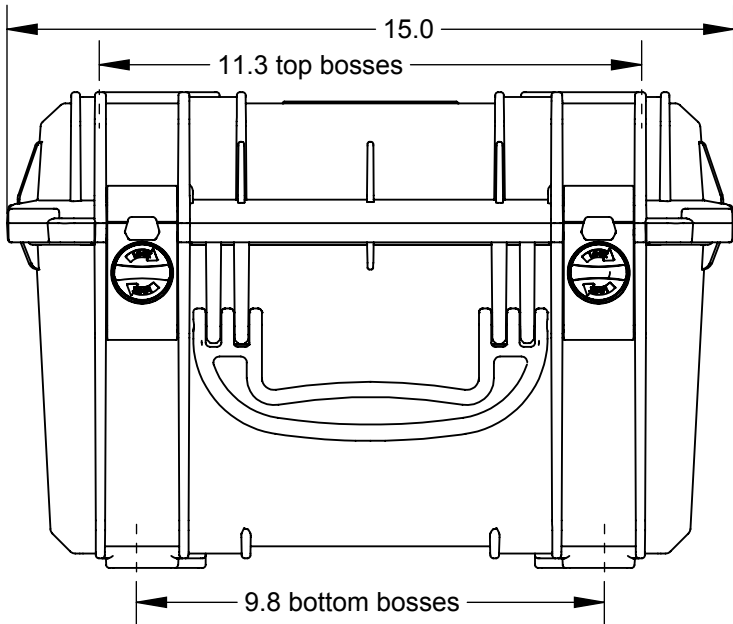

3.5" X2.0" label area

A

NOTES:

- 1) Max. usable inside dimensions are:
13 1/2" X 9 13/16" X 8 3/8"
- 2) Bosses on top and bottom use a 1/4 self tapping screw.